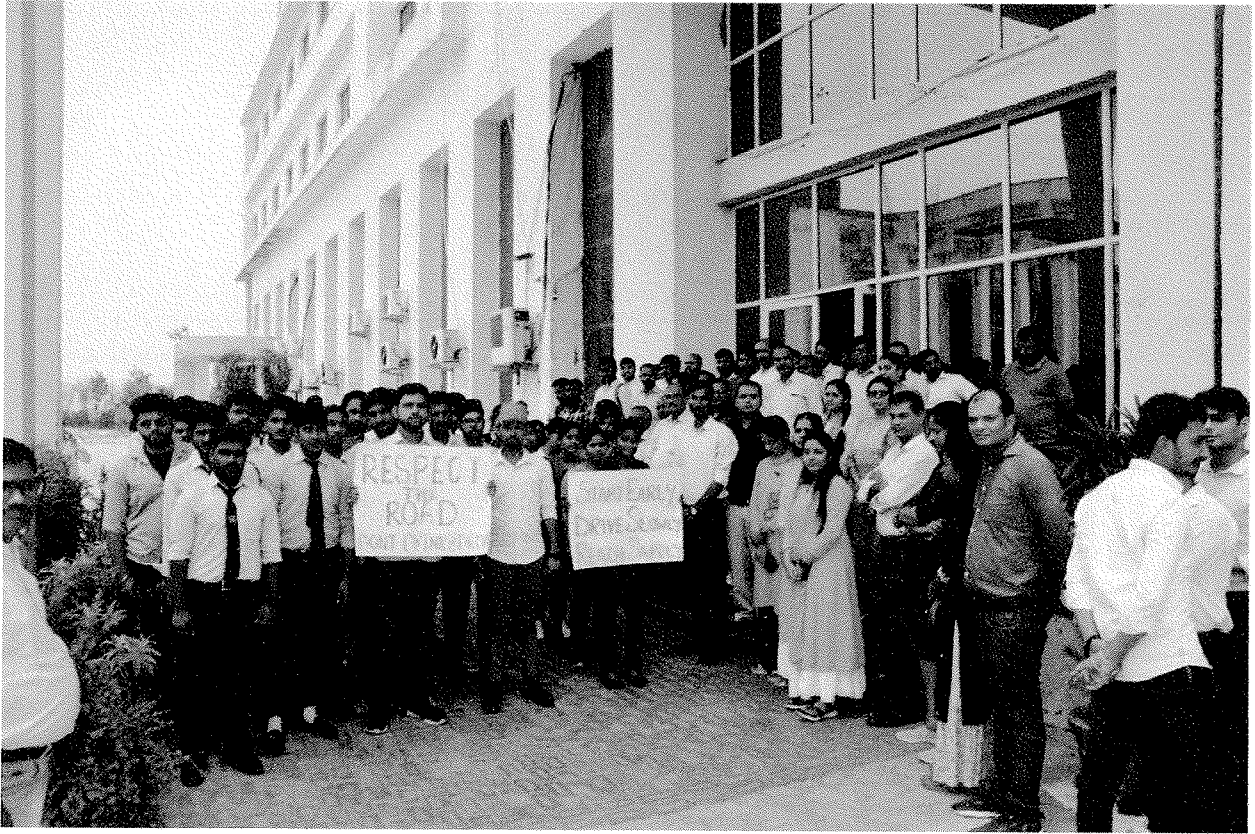

[Handwritten Signature]
YRC OFFICER

[Handwritten Signature]
PRINCIPAL
PRINCIPAL
Ganesh College of Engineering,
Attur Main Road, Mettupatti,
SALEM-636 111.